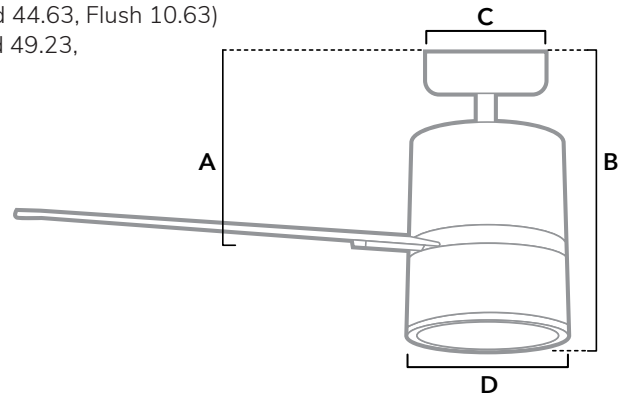

DIMENSIONS

Measured in inches

- A. 12.63 (Angled 44.63, Flush 10.63)
- B. 17.23 (Angled 49.23, Flush 15.23)
- C. 6.49
- D. 8.75

51744 | Fresh White Body with Light Oak or Fresh White Blades

ADDITIONAL FINISHES

54215
Matte Black Body with Matte Black or Greyed Walnut Blades

54214
Brushed Nickel Body with Light Gray Oak or Warm Grey Oak Blades

FAN SPECIFICATIONS

Motor Type	Reversible	Wire Length	Control Type	Downrod	Location	Blade #	Add'l Sizes
AC	YES	32" (24" Downrod)	Pull Chains	2" Included	Indoor	4	42"